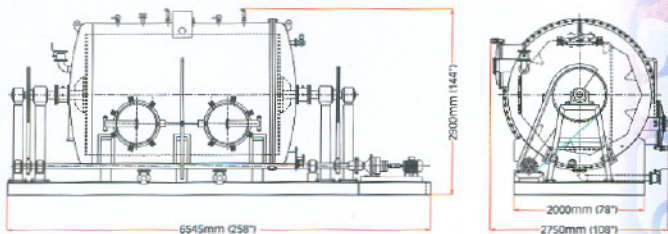

DEVREKHA

A-2, 6/102, G.I.D.C. Sachin, Surat - 394230, Gujarat, INDIA.
Tel.: +91-261-2398881,82. Fax.: +91-261-2398883.
E-mail: info@devrekha.com, postmaster@devrekha.com
Website: www.devrekha.com