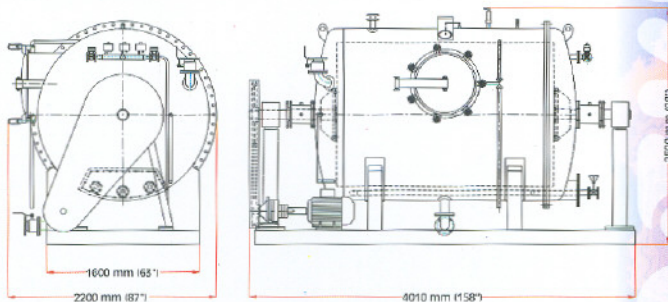

RELAX ROTARY DRUM MACHINE

EXCLUSIVE FEATURES

- High temp. up to 140° C.
- Working pressure - 4 kg./cm²
- Capacity 200 kg./400 kg.
- Main vessel & basket - SS 316 L
- Motor 10 HP, with A.C. drive
- Planetary gear box
- Also can drumming without bags/with bags

DIMENSIONS DIAGRAM

250 kgs.

400 kgs.